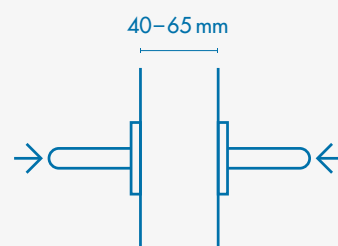

The product range includes four different models:

VAL5

VAL201

VAL202

VAL208

INSTALLATION

The door handles are attached to the door by pressing the door handles together with the Easy-Fix fastening.

REMOVAL